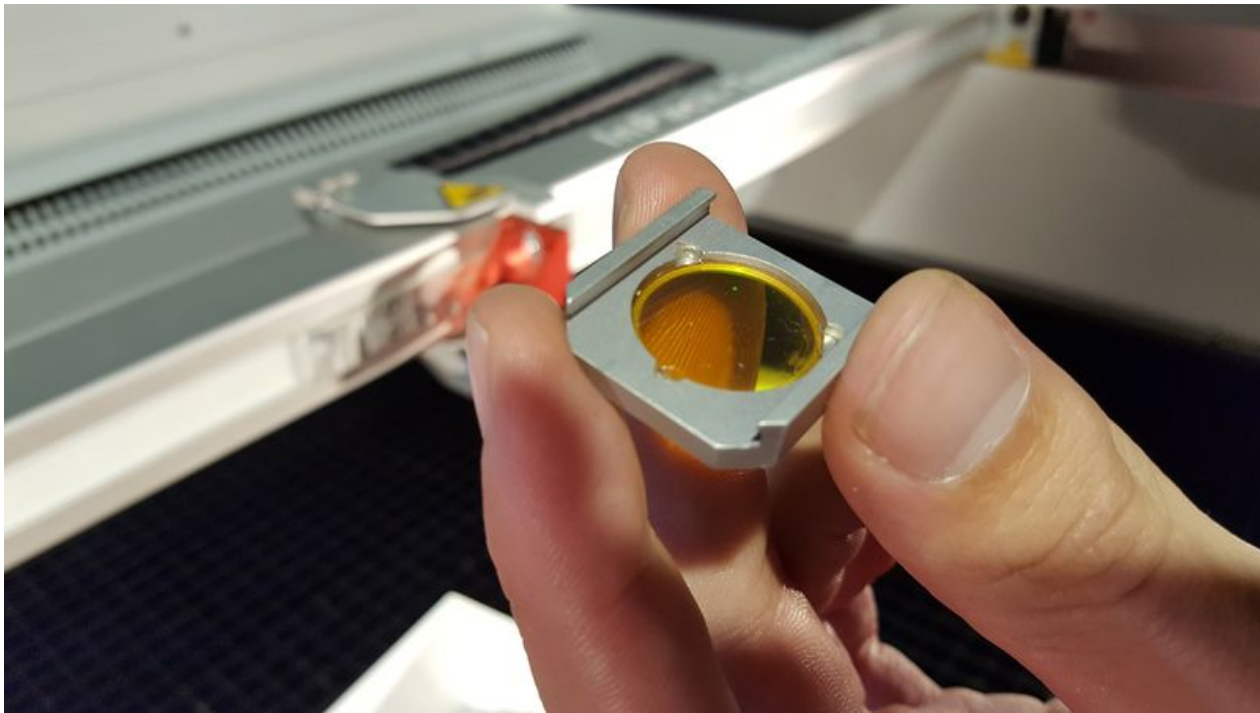

File:D coupe Laser Trotec 400 Step 01.jpg



File history

Click on a date/time to view the file as it appeared at that time.

	Date/Time	Thumbnail	Dimensions	User	Comment
current	17:39, 30 March 2017		1,200 × 675 (426 KB)	GautDokit (talk contribs)	Fichier téléversé avec MsUpload on Découpe_Laser_Trotec_400
	17:33, 30 March 2017		1,200 × 675 (426 KB)	GautDokit (talk contribs)	Fichier téléversé avec MsUpload on Découpe_Laser_Trotec_400

Metadata

This file contains additional information, probably added from the digital camera or scanner used to create or digitize it. If the file has been modified from its original state, some details may not fully reflect the modified file.

Camera manufacturer	samsung
Camera model	SM-G920F
Exposure time	1/50 sec (0.02)
F Number	f/1.9

ISO speed rating	200
Date and time of data generation	17:13, 19 October 2016
Lens focal length	4.3 mm
Width	5,312 px
Height	2,988 px
Bits per component	8 8 8
Pixel composition	RGB
Orientation	Normal
Number of components	3
Horizontal resolution	72 dpi
Vertical resolution	72 dpi
Software used	Adobe Photoshop CS5 Macintosh
File change date and time	17:17, 27 October 2016
Exposure Program	Normal program
Exif version	2.2
Date and time of digitizing	17:13, 19 October 2016
APEX shutter speed	5.64
APEX aperture	1.85
APEX brightness	1.47
APEX exposure bias	0
Maximum land aperture	1.85 APEX (f/1.9)
Metering mode	Spot
Flash	Flash did not fire
User comments	IICSA
Supported Flashpix version	0,100
Color space	sRGB
Exposure mode	Auto exposure
White balance	Auto white balance
Scene capture type	Standard
Date metadata was last modified	19:17, 27 October 2016
Unique ID of original document	xmp.did:0180117407206811871FB233EC3BAB3E