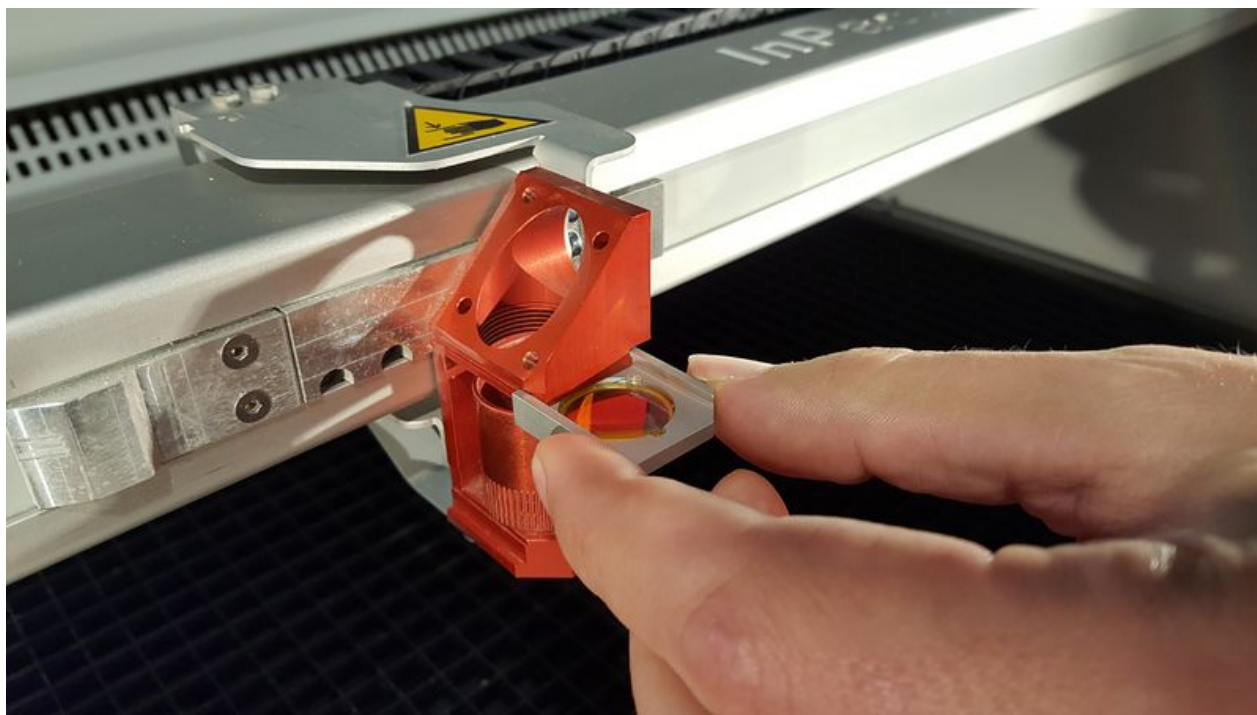

File:D coupe Laser Trotec 400 Step 07.jpg



Fichier téléversé avec MsUpload on Découpe_Laser_Trotec_400

Camera manufacturer	samsung
Camera model	SM-G920F
Exposure time	1/50 sec (0.02)

F Number	f/1.9
ISO speed rating	125
Date and time of data generation	17:13, 19 October 2016
Lens focal length	4.3 mm
Width	5,312 px
Height	2,988 px
Bits per component	8 8 8
Pixel composition	RGB
Orientation	Normal
Number of components	3
Horizontal resolution	72 dpi
Vertical resolution	72 dpi
Software used	Adobe Photoshop CS5 Macintosh
File change date and time	17:17, 27 October 2016
Exposure Program	Normal program
Exif version	2.2
Date and time of digitizing	17:13, 19 October 2016
APEX shutter speed	5.64
APEX aperture	1.85
APEX brightness	2.07
APEX exposure bias	0
Maximum land aperture	1.85 APEX (f/1.9)
Metering mode	Spot
Flash	Flash did not fire
User comments	IICSAll
Supported Flashpix version	0,100
Color space	sRGB
Exposure mode	Auto exposure
White balance	Auto white balance
Scene capture type	Standard
Date metadata was last modified	19:17, 27 October 2016
Unique ID of original document	xmp.did:0780117407206811871FB233EC3BAB3E