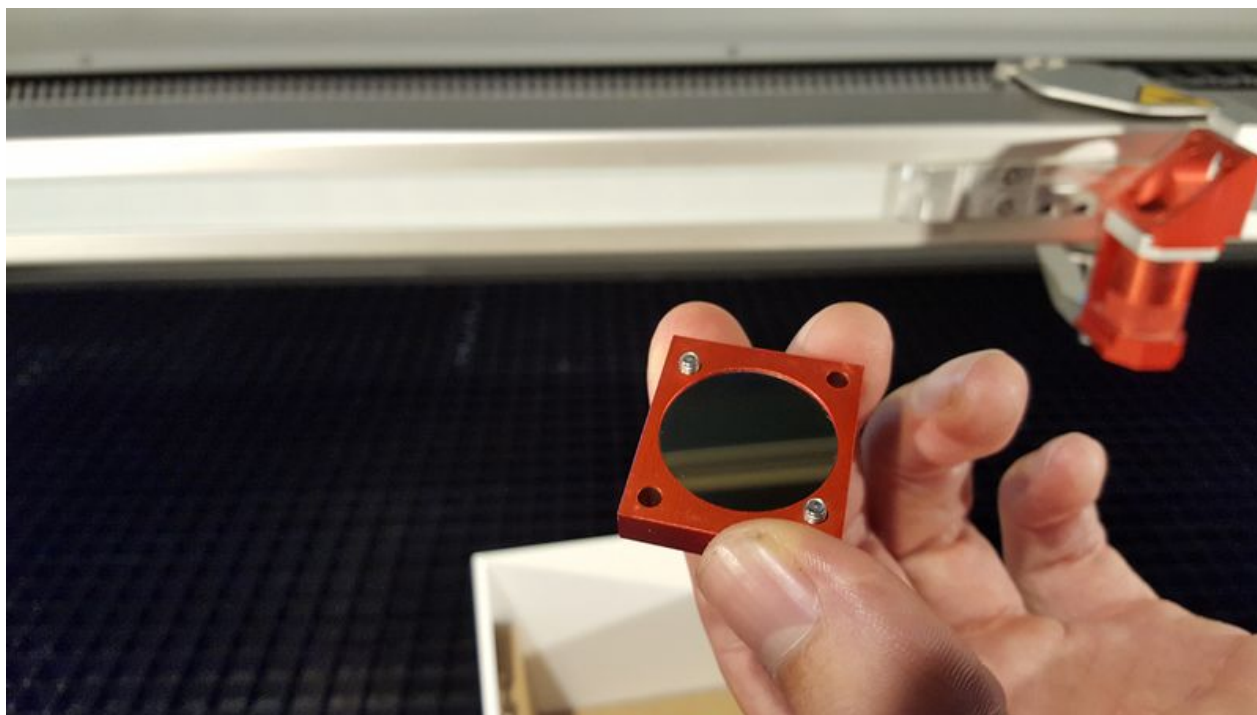

File:D coupe Laser Trotec 400 Step 12.jpg



Fichier téléversé avec MsUpload on Découpe_Laser_Trotec_400

File history

Click on a date/time to view the file as it appeared at that time.

	Date/Time	Thumbnail	Dimensions	User	Comment
current	16:40, 30 March 2017		1,200 × 675 (472 KB)	GautDokit (talk contribs)	Fichier téléversé avec MsUpload on Découpe_Laser_Trotec_400
	16:33, 30 March 2017		1,200 × 675 (472 KB)	GautDokit (talk contribs)	Fichier téléversé avec MsUpload on Découpe_Laser_Trotec_400

Camera manufacturer	samsung
Camera model	SM-G920F
Exposure time	1/50 sec (0.02)

F Number	f/1.9
ISO speed rating	160
Date and time of data generation	17:14, 19 October 2016
Lens focal length	4.3 mm
Width	5,312 px
Height	2,988 px
Bits per component	8 8 8
Pixel composition	RGB
Orientation	Normal
Number of components	3
Horizontal resolution	72 dpi
Vertical resolution	72 dpi
Software used	Adobe Photoshop CS5 Macintosh
File change date and time	17:17, 27 October 2016
Exposure Program	Normal program
Exif version	2.2
Date and time of digitizing	17:14, 19 October 2016
APEX shutter speed	5.64
APEX aperture	1.85
APEX brightness	2.02
APEX exposure bias	0
Maximum land aperture	1.85 APEX (f/1.9)
Metering mode	Spot
Flash	Flash did not fire
User comments	IICSAll
Supported Flashpix version	0,100
Color space	sRGB
Exposure mode	Auto exposure
White balance	Auto white balance
Scene capture type	Standard
Date metadata was last modified	19:17, 27 October 2016
Unique ID of original document	xmp.did:A7CE6B8907206811871FB233EC3BAB3E