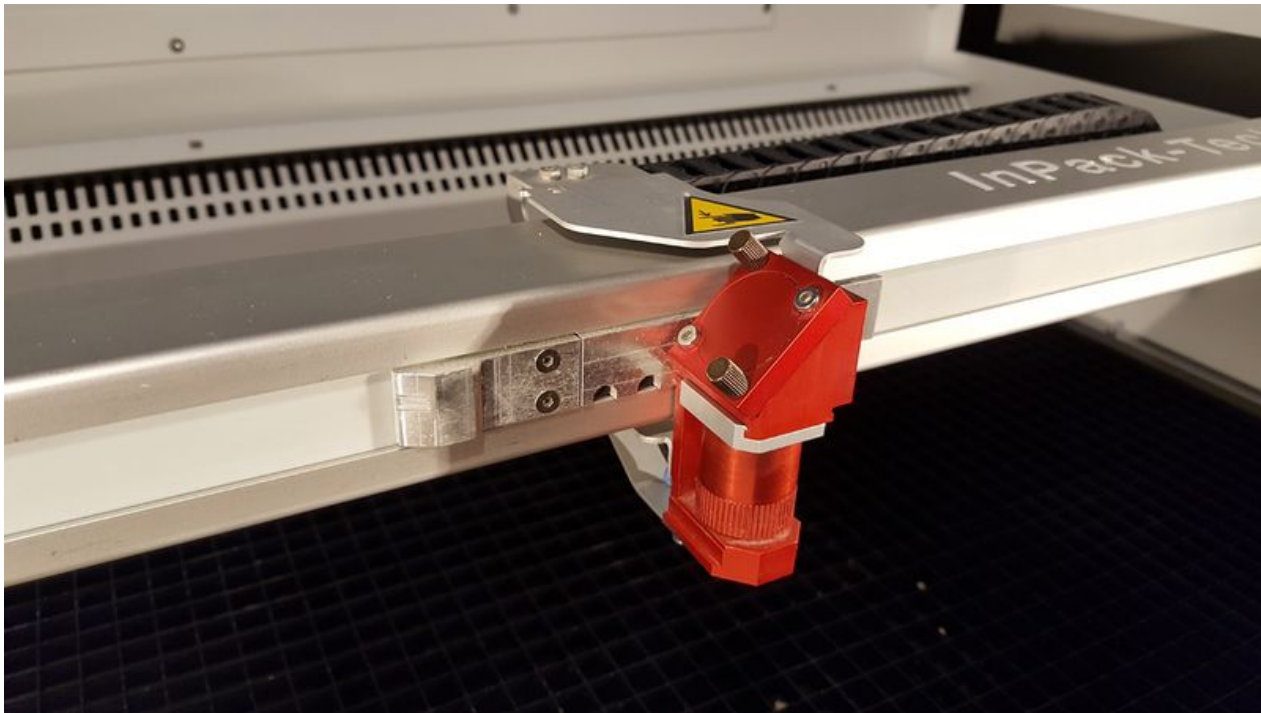

File:D coupe Laser Trotec 400 Step 16.jpg



File history

Click on a date/time to view the file as it appeared at that time.

Camera manufacturer	samsung
Camera model	SM-G920F
Exposure time	1/50 sec (0.02)
F Number	f/1.9

ISO speed rating	125
Date and time of data generation	17:14, 19 October 2016
Lens focal length	4.3 mm
Width	5,312 px
Height	2,988 px
Bits per component	8 8 8
Pixel composition	RGB
Orientation	Normal
Number of components	3
Horizontal resolution	72 dpi
Vertical resolution	72 dpi
Software used	Adobe Photoshop CS5 Macintosh
File change date and time	17:17, 27 October 2016
Exposure Program	Normal program
Exif version	2.2
Date and time of digitizing	17:14, 19 October 2016
APEX shutter speed	5.64
APEX aperture	1.85
APEX brightness	2.11
APEX exposure bias	0
Maximum land aperture	1.85 APEX (f/1.9)
Metering mode	Spot
Flash	Flash did not fire
User comments	IICSAll
Supported Flashpix version	0,100
Color space	sRGB
Exposure mode	Auto exposure
White balance	Auto white balance
Scene capture type	Standard
Date metadata was last modified	19:17, 27 October 2016
Unique ID of original document	xmp.did:ABCE6B8907206811871FB233EC3BAB3E