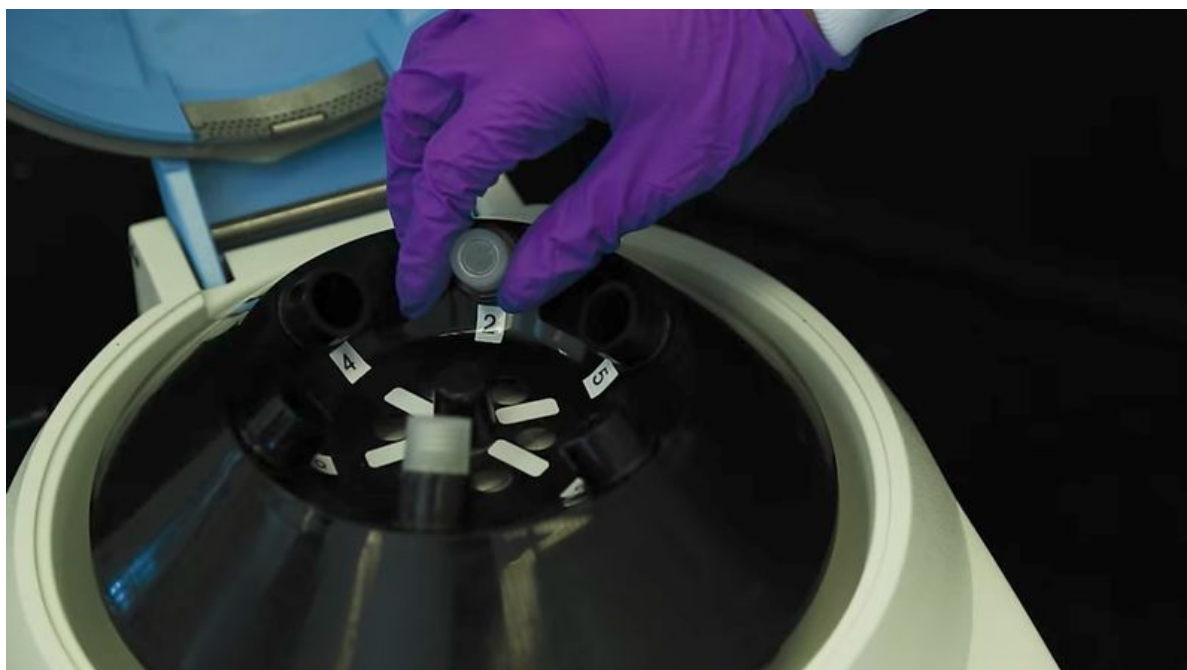

File:Utiliser une centrifugeuse Step 07.jpg



Fichier téléversé avec MsUpload on Spécial:AjouterDonnées/Tutoriel/Utiliser_une_centrifugeuse

File history

Click on a date/time to view the file as it appeared at that time.

	Date/Time	Thumbnail	Dimensions	User	Comment
current	11:24, 20 July 2017		1,000 × 558 (151 KB)	JeanneDoe (talk contribs)	Fichier téléversé avec MsUpload on Spécial:AjouterDonnées/Tutoriel/Utiliser_une_centrifugeuse

Metadata

This file contains additional information, probably added from the digital camera or scanner used to create or digitize it. If the file has been modified from its original state, some details may not fully reflect the modified file.